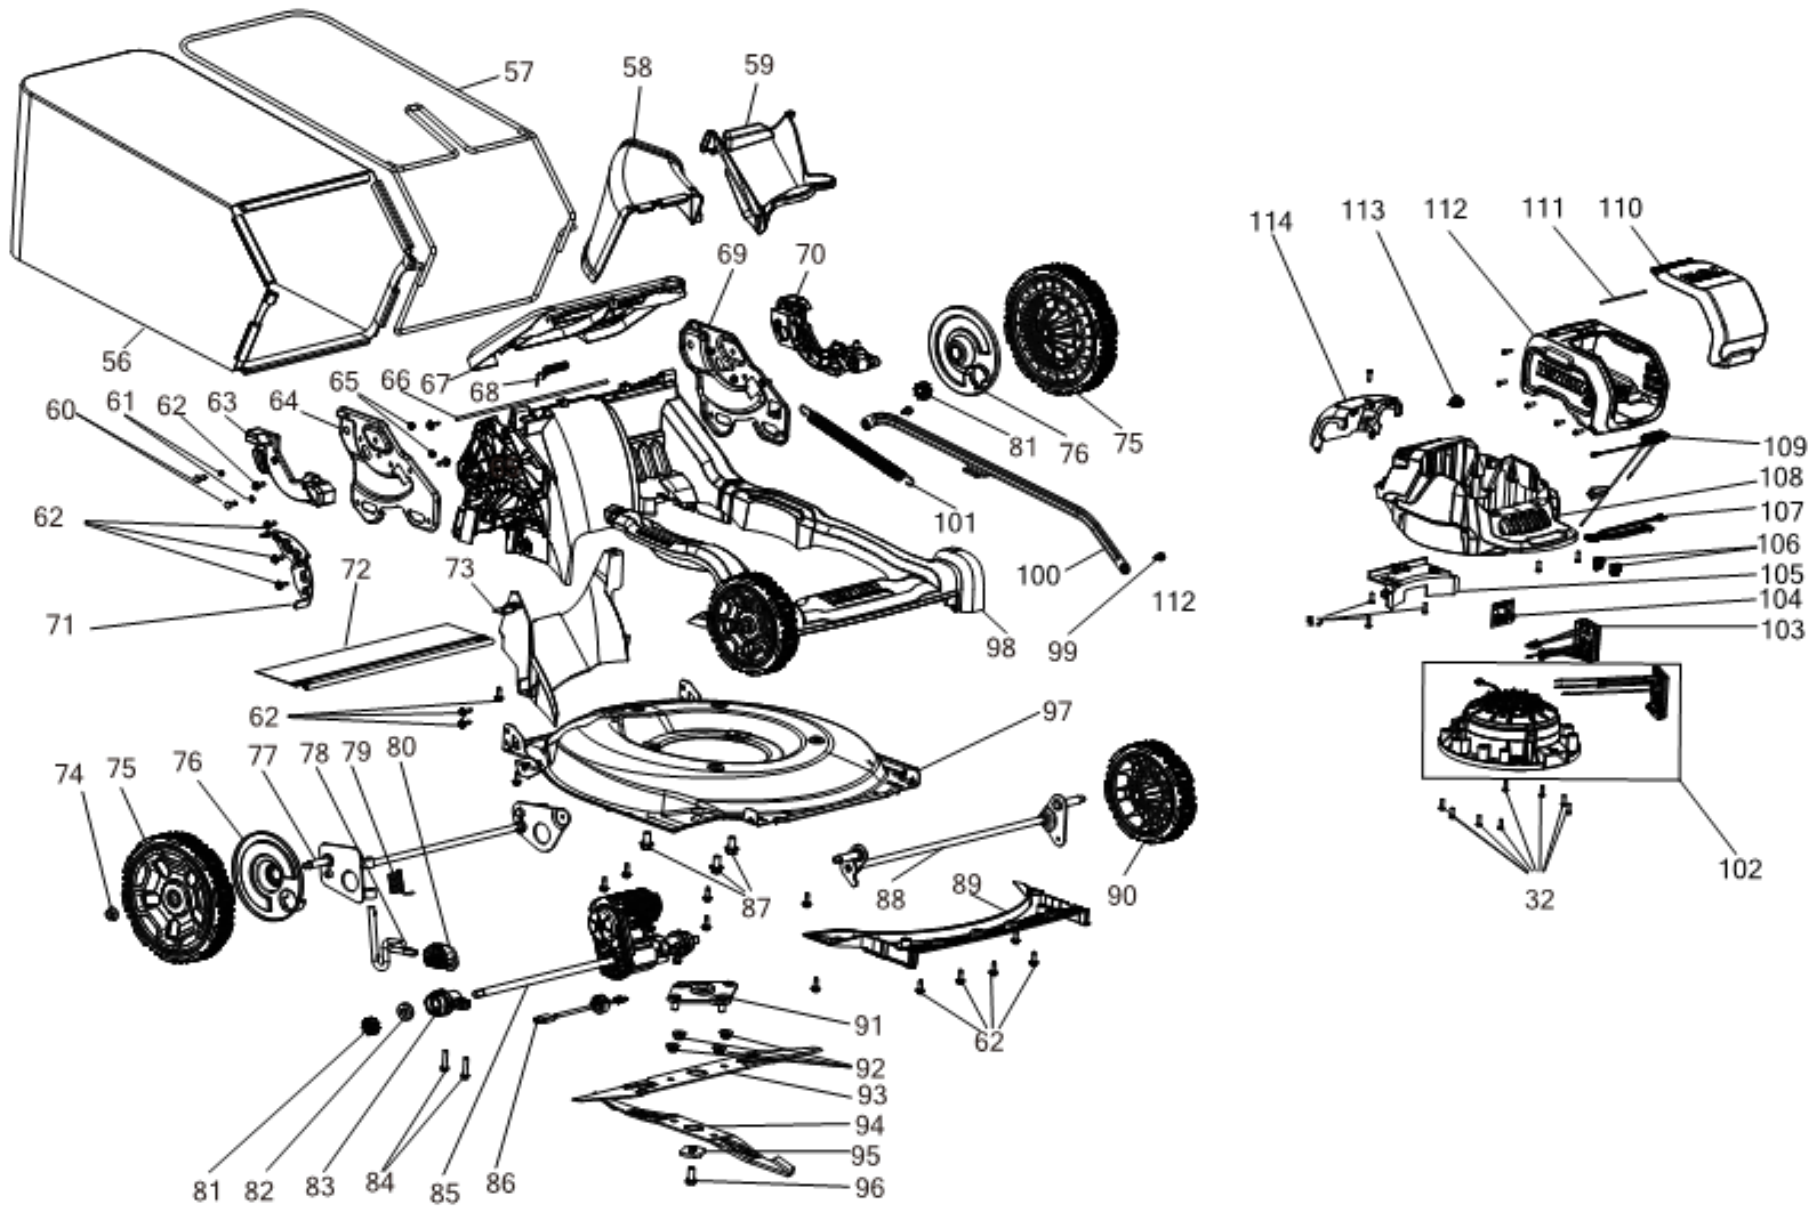

DCMWSP550N CORDLESS MOWER 1

DCMWSP550N CORDLESS MOWER 1

Parts List DCMWSP550N CORDLESS MOWER 1

Item	Part Number	Qty	Part Description	General Description	Other Info	Repair Inst	Markets
1	NA291684	1	BUTTON			No	XJ
2	NA213502	1	SPRING			No	XJ
3	90617442	2	SCREW			No	XJ
4	330019-03	8	SCREW			No	XJ
5	NA168487	1	COVER			No	XJ
6	NA168483	1	POTENTIOMETER SA			No	XJ
7	NA171938	1	CONTROL			No	XJ
8	330019-02	7	SCREW			No	XJ
9	NA255730	1	BUTTON			No	XJ
10	NA305144	1	HANDLE			No	XJ
11	NA211460	1	WIRE HARNESS			No	XJ
12	NA172919	1	SWITCH			No	XJ
13	NA211458	1	WIRE			No	XJ
14	N261987	2	CAP			No	XJ
15	330045-29	4	SCREW			No	XJ
16	NA168486	1	SWITCHBOX			No	XJ
17	NA262050	1	KEY			No	XJ
18	NA168485	1	HOUSING SA			No	XJ
19	NA291636	1	CATCH			No	XJ
20	NA168480	1	CAM			No	XJ
21	N534932	1	SPRING TORSION			No	XJ
22	NA172974	1	HARNESS			No	XJ
23	NA168488	1	PADDLE			No	XJ
24	NA175920	1	PADDLE			No	XJ
25	NA177963	1	PIVOT			No	XJ
26	NA173660	1	COVER			No	XJ
27	NA302113	2	STRIP			No	XJ
28	NA302157	2	SLEEVE			No	XJ
29	NA302156	2	TUBE UPPER			No	XJ
30	NA377608	2	STOP			No	XJ
31	NA302154	2	TUBE LOWER			No	XJ
32	330019-12	31	SCREW			No	XJ