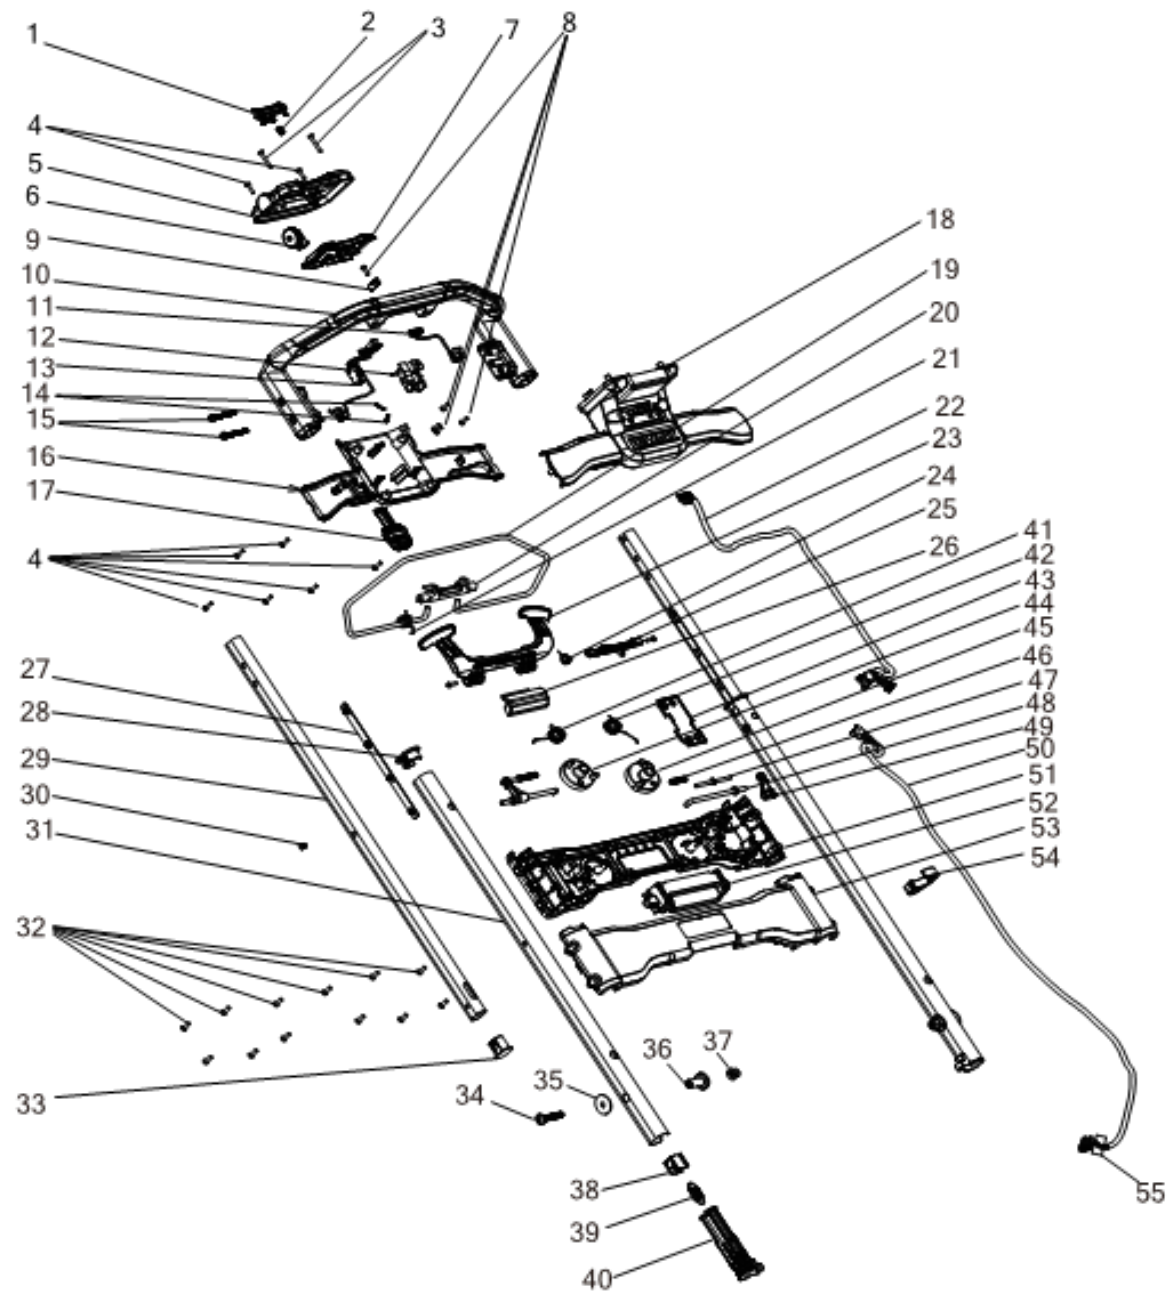

DCMWSP550N CORDLESS MOWER 1

DCMWSP550N CORDLESS MOWER 1

Parts List DCMWSP550N CORDLESS MOWER 1

Item	Part Number	Qty	Part Description	General Description	Other Info	Repair Inst	Markets
1	NA291684	1	BUTTON			No	XJ
2	NA213502	1	SPRING			No	XJ
3	90617442	2	SCREW			No	XJ
4	330019-03	8	SCREW			No	XJ
5	NA168487	1	COVER			No	XJ
6	NA168483	1	POTENTIOMETER SA			No	XJ
7	NA171938	1	CONTROL			No	XJ
8	330019-02	7	SCREW			No	XJ
9	NA255730	1	BUTTON			No	XJ
10	NA305144	1	HANDLE			No	XJ
11	NA211460	1	WIRE HARNESS			No	XJ
12	NA172919	1	SWITCH			No	XJ
13	NA211458	1	WIRE			No	XJ
14	N261987	2	CAP			No	XJ
15	330045-29	4	SCREW			No	XJ
16	NA168486	1	SWITCHBOX			No	XJ
17	NA262050	1	KEY			No	XJ
18	NA168485	1	HOUSING SA			No	XJ
19	NA291636	1	CATCH			No	XJ
20	NA168480	1	CAM			No	XJ
21	N534932	1	SPRING TORSION			No	XJ
22	NA172974	1	HARNESS			No	XJ
23	NA168488	1	PADDLE			No	XJ
24	NA175920	1	PADDLE			No	XJ
25	NA177963	1	PIVOT			No	XJ
26	NA173660	1	COVER			No	XJ
27	NA302113	2	STRIP			No	XJ
28	NA302157	2	SLEEVE			No	XJ
29	NA302156	2	TUBE UPPER			No	XJ
30	NA377608	2	STOP			No	XJ
31	NA302154	2	TUBE LOWER			No	XJ
32	330019-12	31	SCREW			No	XJ